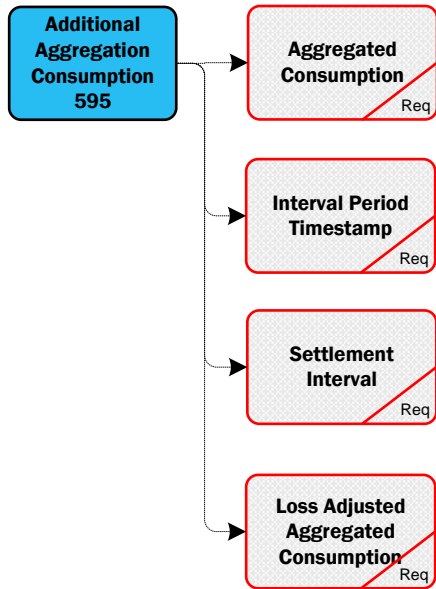

595 Interval Import Aggregation

Message

**Senders
ID**

**Click Here for Latest
Senders ID
List**

**Supplier
ID**

**Click Here for Latest
Supplier ID
List**

595 Interval Import Aggregation

Code

Message

Additional
Aggregation Info 595

RMDS RETAIL MARKET DESIGN SERVICE

**DLF (Distribution Loss Factor)
Code**

595 Interval Import Aggregation

Version Which Implemented	Source of Change	Description of Change
10.4	MCR 1155	Message format changed from ARIS to Document format.