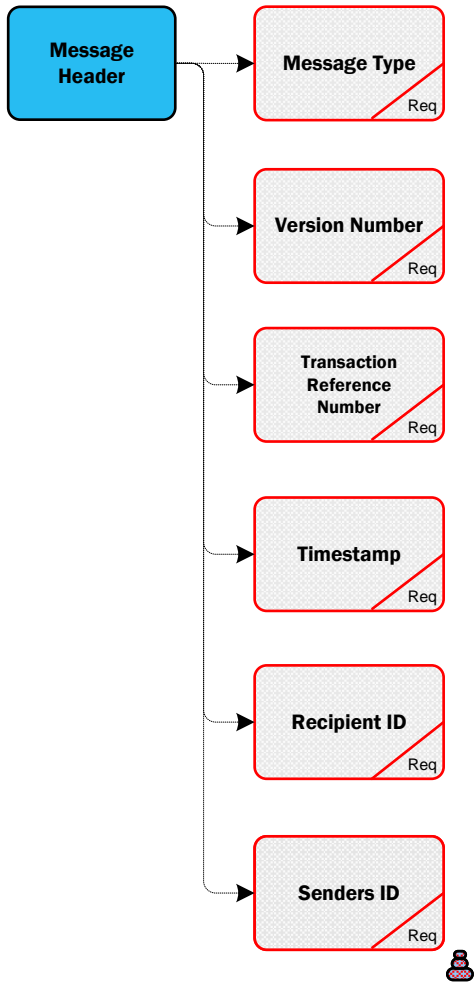

595 Interval Import Aggregation

Message

**Senders
ID**

**Click Here for Latest
Senders ID
List**

**Supplier
ID**

**Click Here for Latest
Supplier ID
List**

595 Interval Import Aggregation

Code

Message

Additional
Aggregation Info 595

RMDS RETAIL MARKET DESIGN SERVICE

**DLF (Distribution Loss Factor)
Code**

595 Interval Import Aggregation

Version Which Implemented	Source of Change	Description of Change
10.4	MCR 1155	Message format changed from ARIS to Document format.