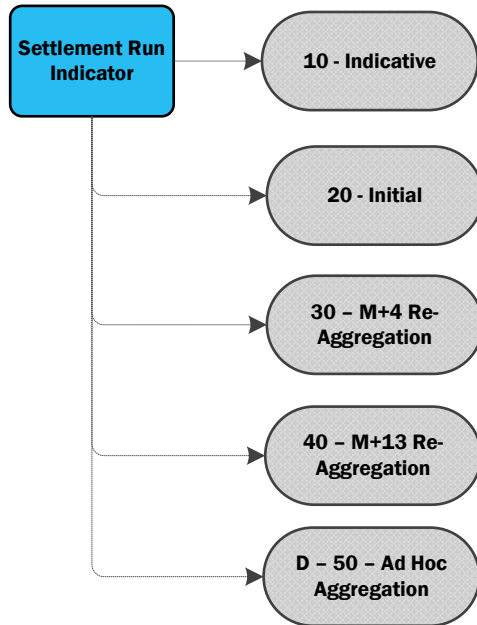

595 Interval Import Aggregation

Message

**Senders
ID**

**Click Here for Latest
Senders ID
List**

**Supplier
ID**

**Click Here for Latest
Supplier ID
List**

595 Interval Import Aggregation

Code

Message

Additional
Aggregation Info 595

RMDS RETAIL MARKET DESIGN SERVICE

**DLF (Distribution Loss Factor)
Code**

595 Interval Import Aggregation

Version Which Implemented	Source of Change	Description of Change
10.4	MCR 1155	Message format changed from ARIS to Document format.