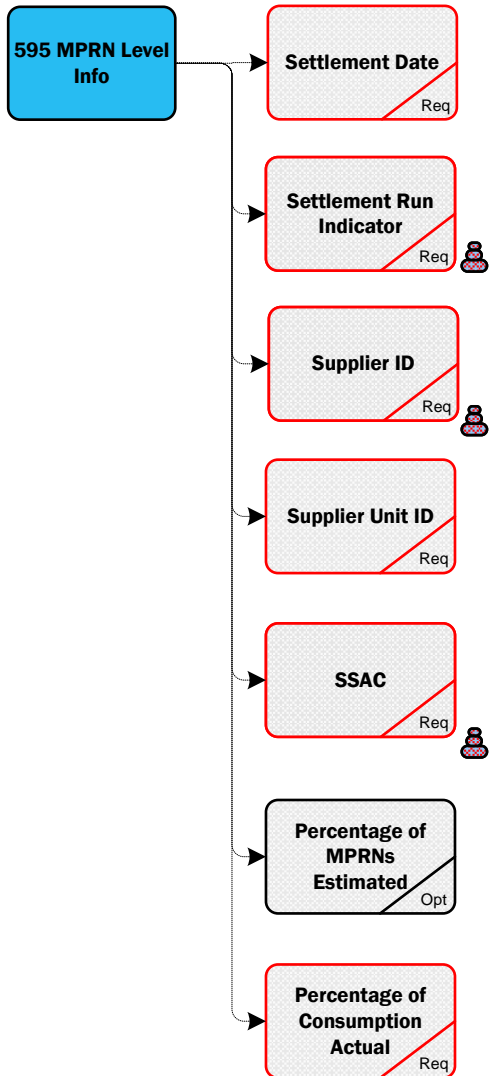

595 Interval Import Aggregation

Message

**Senders
ID**

**Click Here for Latest
Senders ID
List**

**Supplier
ID**

**Click Here for Latest
Supplier ID
List**

595 Interval Import Aggregation

Code

Message

Additional
Aggregation Info 595

RMDS RETAIL MARKET DESIGN SERVICE

**DLF (Distribution Loss Factor)
Code**

595 Interval Import Aggregation

Version Which Implemented	Source of Change	Description of Change
10.4	MCR 1155	Message format changed from ARIS to Document format.