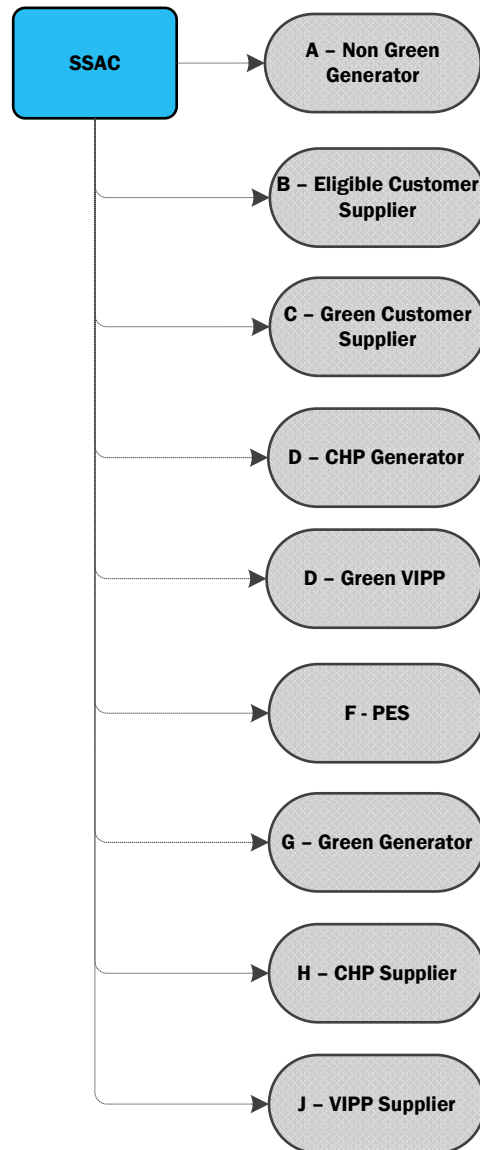

595 Interval Import Aggregation

Message

**Senders
ID**

**Click Here for Latest
Senders ID
List**

**Supplier
ID**

**Click Here for Latest
Supplier ID
List**

595 Interval Import Aggregation

Code

Message

Additional
Aggregation Info 595

RMDS RETAIL MARKET DESIGN SERVICE

**DLF (Distribution Loss Factor)
Code**

595 Interval Import Aggregation

Version Which Implemented	Source of Change	Description of Change
10.4	MCR 1155	Message format changed from ARIS to Document format.