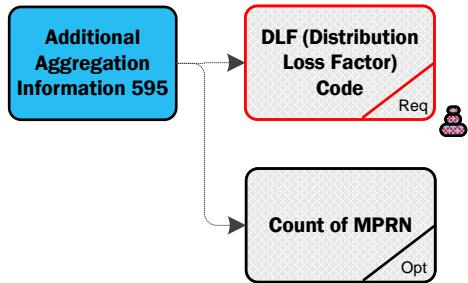

595 Interval Import Aggregation

Message

**Senders
ID**

**Click Here for Latest
Senders ID
List**

**Supplier
ID**

**Click Here for Latest
Supplier ID
List**

595 Interval Import Aggregation

Code

Message

Additional
Aggregation Info 595

RMDS RETAIL MARKET DESIGN SERVICE

**DLF (Distribution Loss Factor)
Code**

595 Interval Import Aggregation

Version Which Implemented	Source of Change	Description of Change
10.4	MCR 1155	Message format changed from ARIS to Document format.