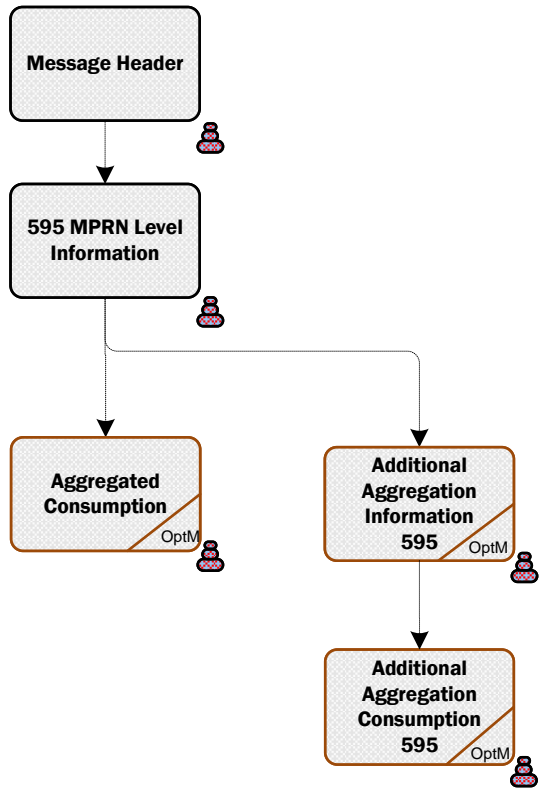

595 Interval Import Aggregation

Message

**Senders
ID**

**Click Here for Latest
Senders ID
List**

**Supplier
ID**

**Click Here for Latest
Supplier ID
List**

595 Interval Import Aggregation

Code

Message

Additional
Aggregation Info 595

RMDS RETAIL MARKET DESIGN SERVICE

**DLF (Distribution Loss Factor)
Code**

595 Interval Import Aggregation

Version Which Implemented	Source of Change	Description of Change
10.4	MCR 1155	Message format changed from ARIS to Document format.