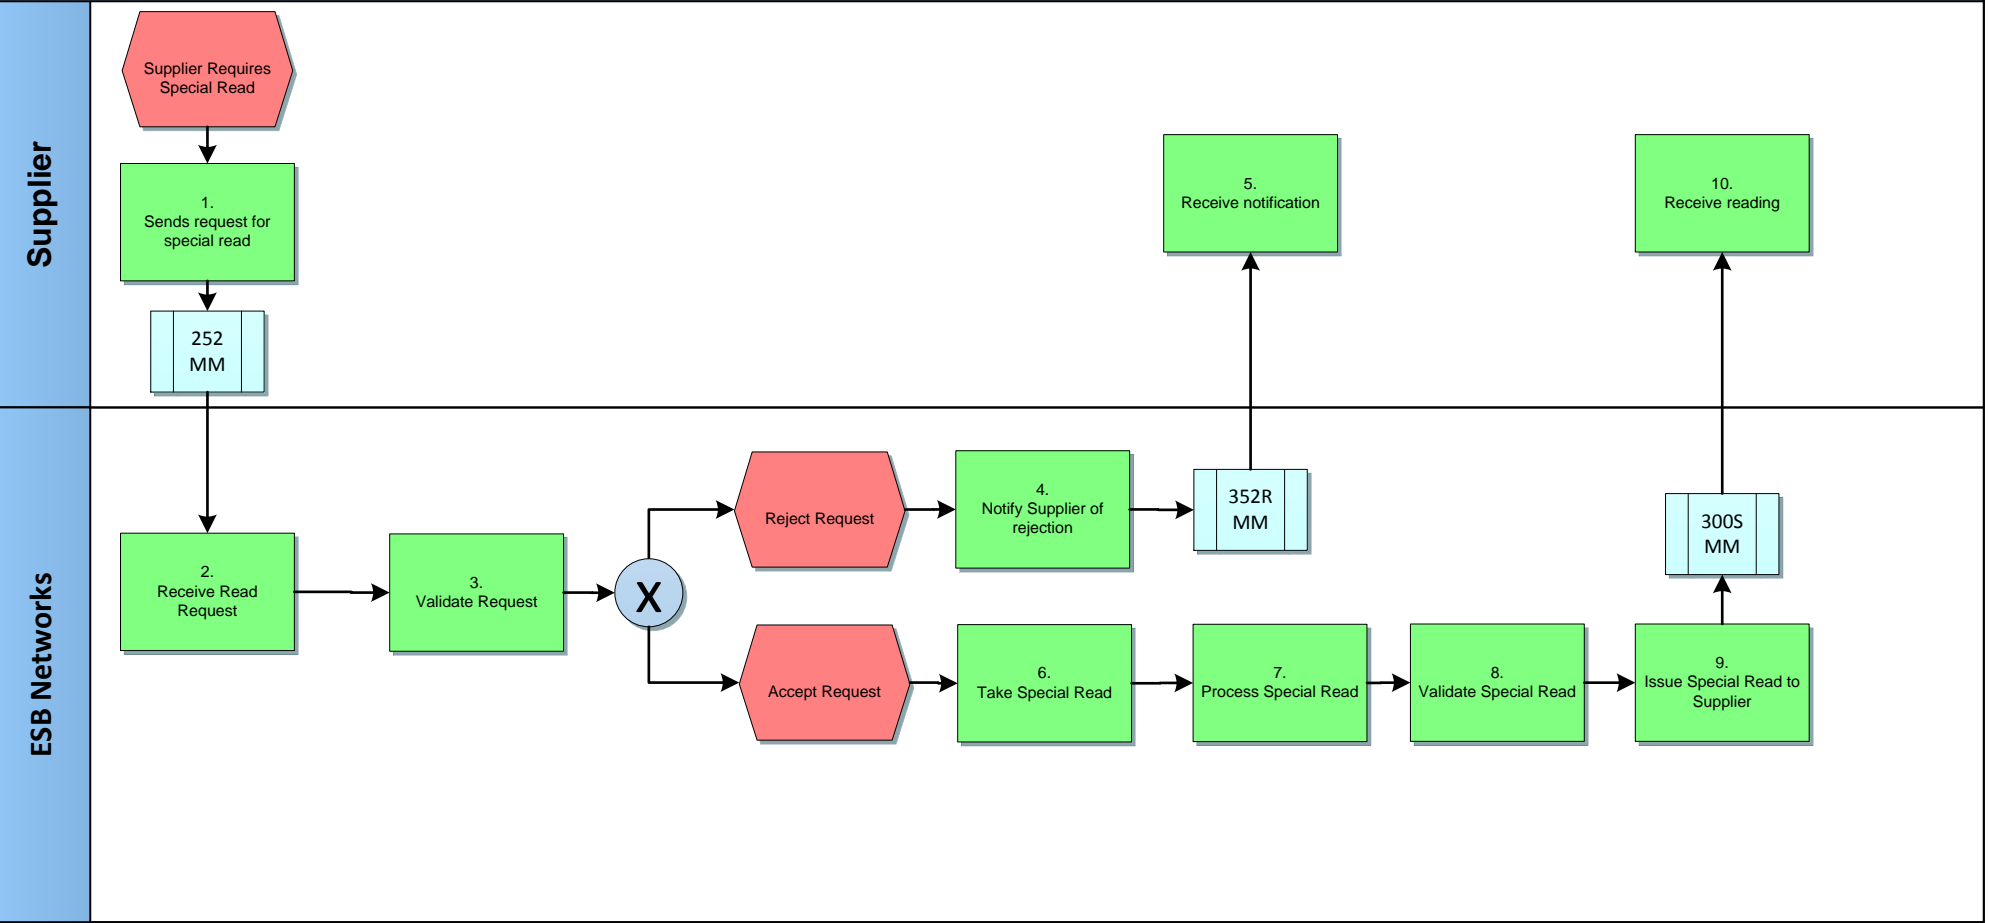

MPD 18 – Special Read Request End to End

Version in which last change Implemented	Source of Change	Description
Version 10.3	MCR 1145 – Conversion of MPDs from ARIS to document format.	ARIS Process flow converted to Visio format and Step Table included.