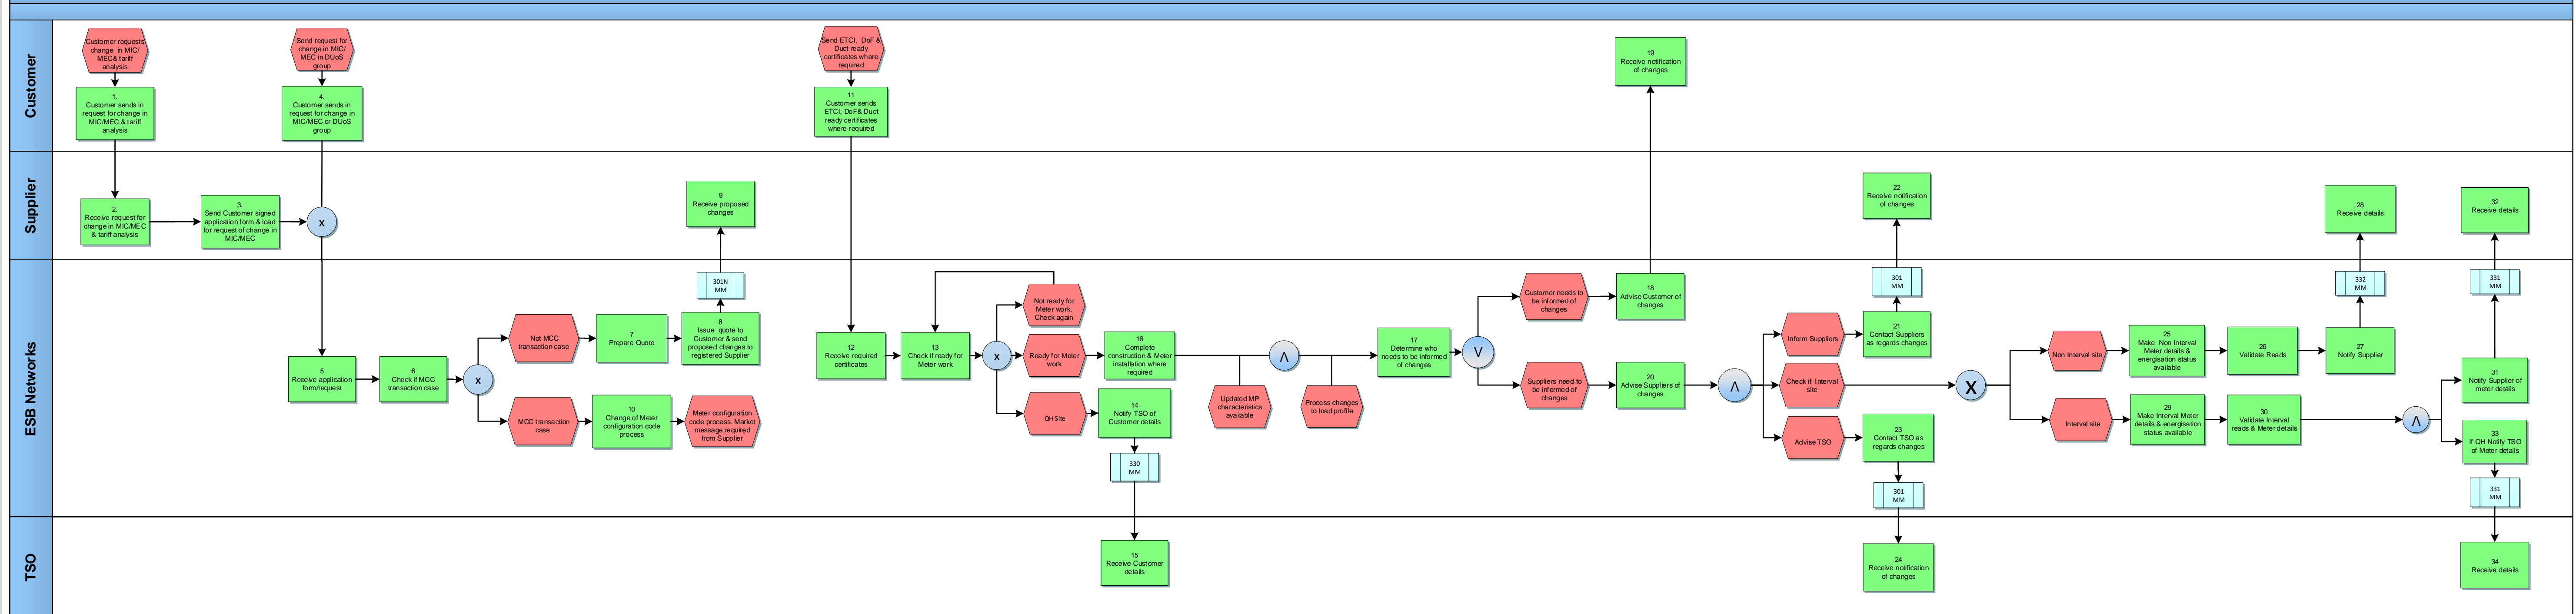

MPD 08 1.1 – Change to Connection Characteristics

Version in which last change implemented	Source of Change	Description
Version 10.5	MCR 1165 – Conversion of MPDs from ARIS to document format.	ARIS Process flow converted to Visio format and Step Table included. SMO changed to TSO.
Version 13.0	MCR 1160	Incorporating changes to steps for SMART