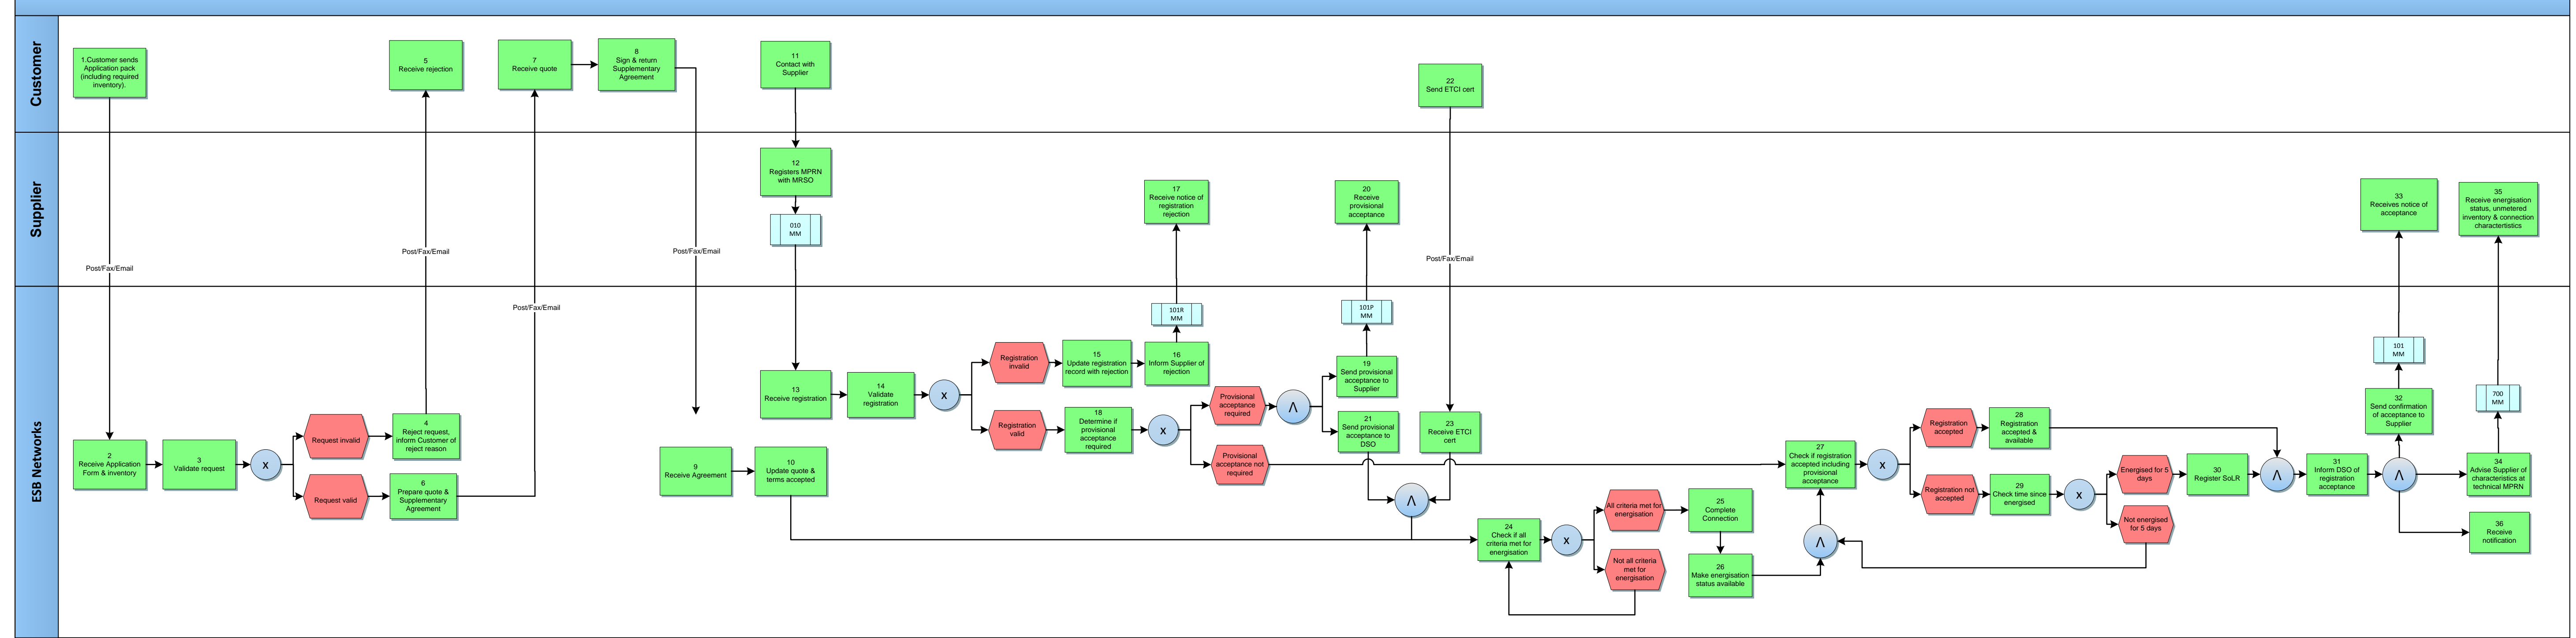

MPD 28 1.2 – New Unmetered Single Point Connection

Version in which last change implemented	Source of Change	Description
Version 10.5	MCR 1165 – Conversion of MPDs from ARIS to document format.	ARIS Process flow converted to Visio format and Step Table included.