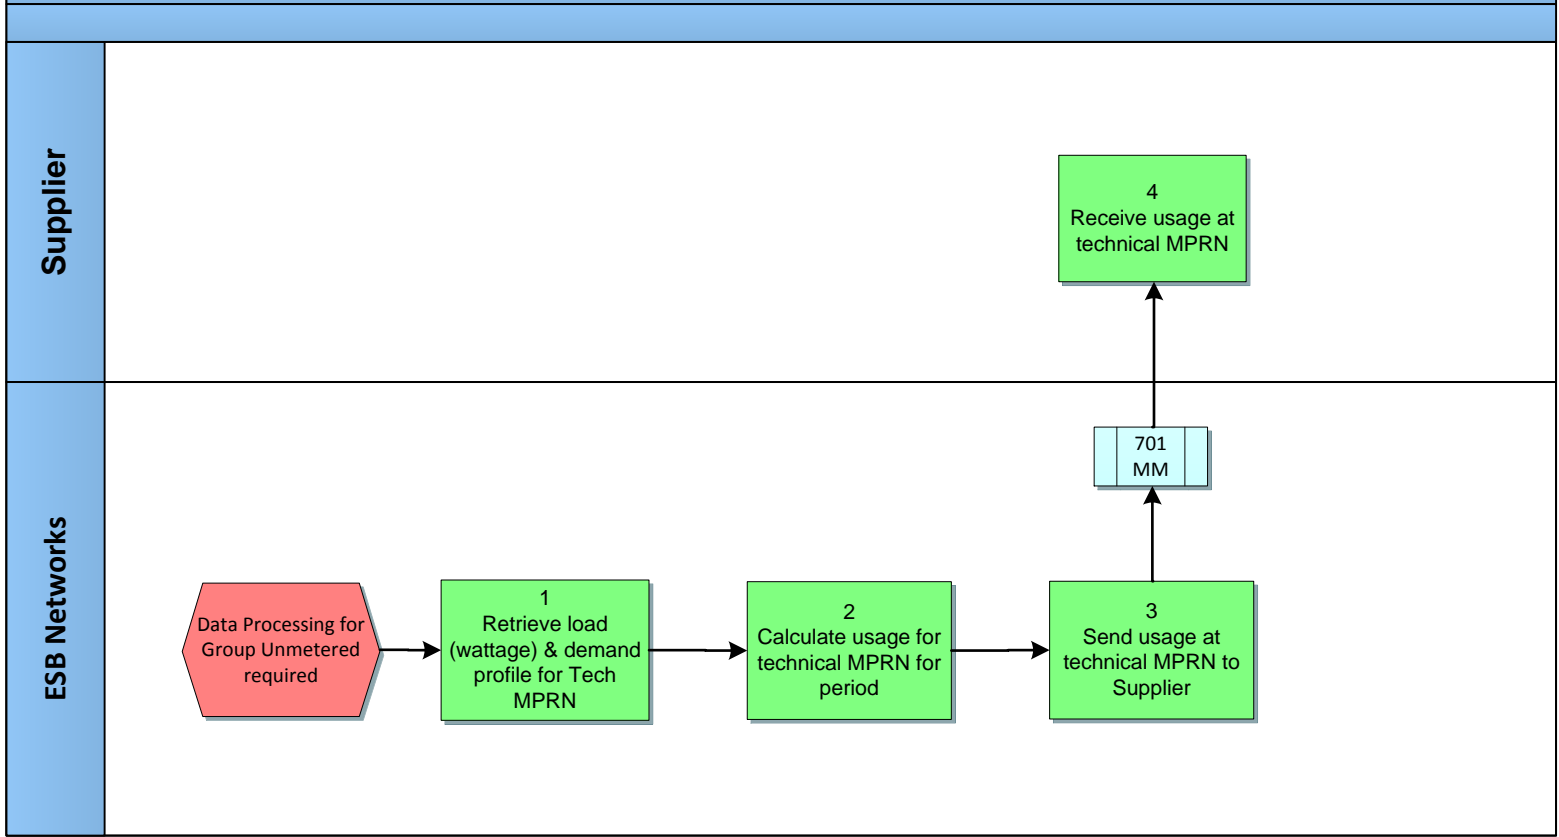

MPD 31 – Group Unmetered Data Processing – End to End Process

Version in which last change Implemented	Source of Change	Description
Version 10.3	MCR 1145 – Conversion of MPDs from ARIS to document format.	ARIS Process flow converted to Visio format and Step Table included.